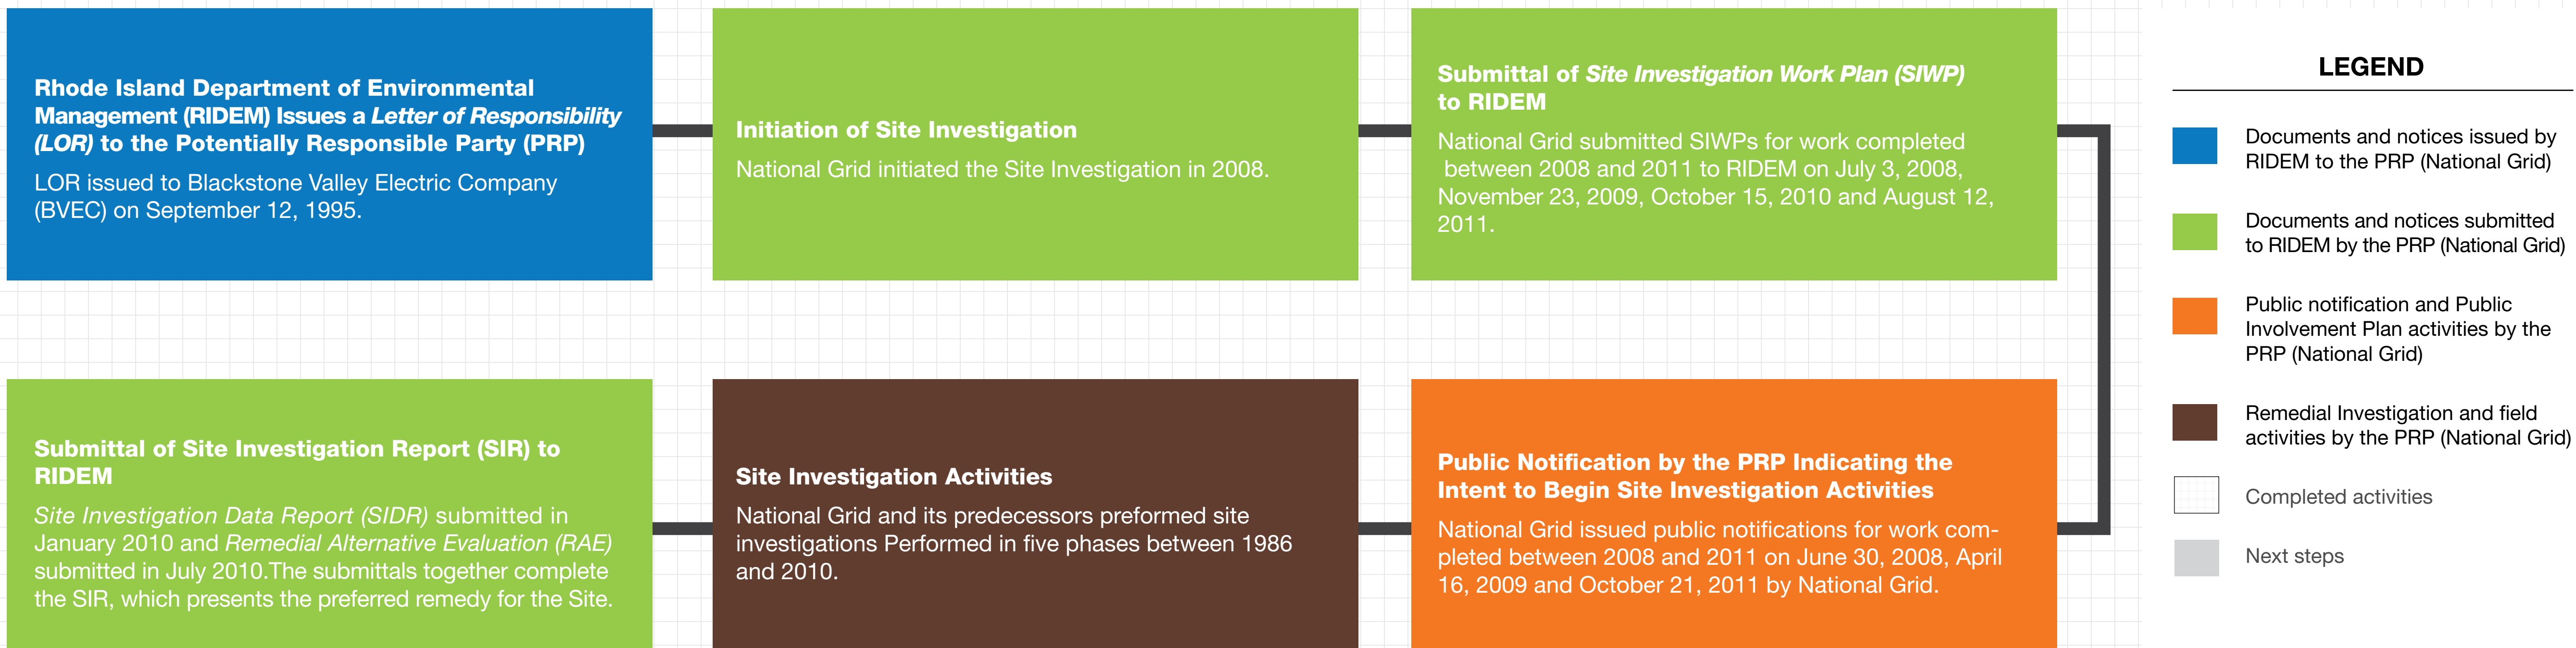

RIDEM REGULATORY PROCESS

REMEDIAL REGULATIONS

Completed Activities

PUBLIC INVOLVEMENT

LEGEND

-  Documents and notices issued by RIDEM to the PRP (National Grid)
-  Documents and notices submitted to RIDEM by the PRP (National Grid)
-  Public notification and Public Involvement Plan activities by the PRP (National Grid)
-  Remedial Investigation and field activities by the PRP (National Grid)
-  Completed activities
-  Next steps